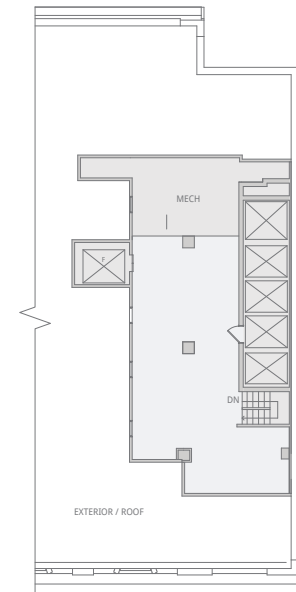

PENTHOUSE CORE & SHELL PLAN

○ Floor 19
23,223 RSF

MEZZANINE LEVEL

Disclaimer: No warranty or representation, express or implied, is made as to the accuracy of the information contained herein, and same is submitted subject to errors omissions, change of price, rental or other conditions, withdrawal without notice, and to any specific listing conditions, imposed by our principals.