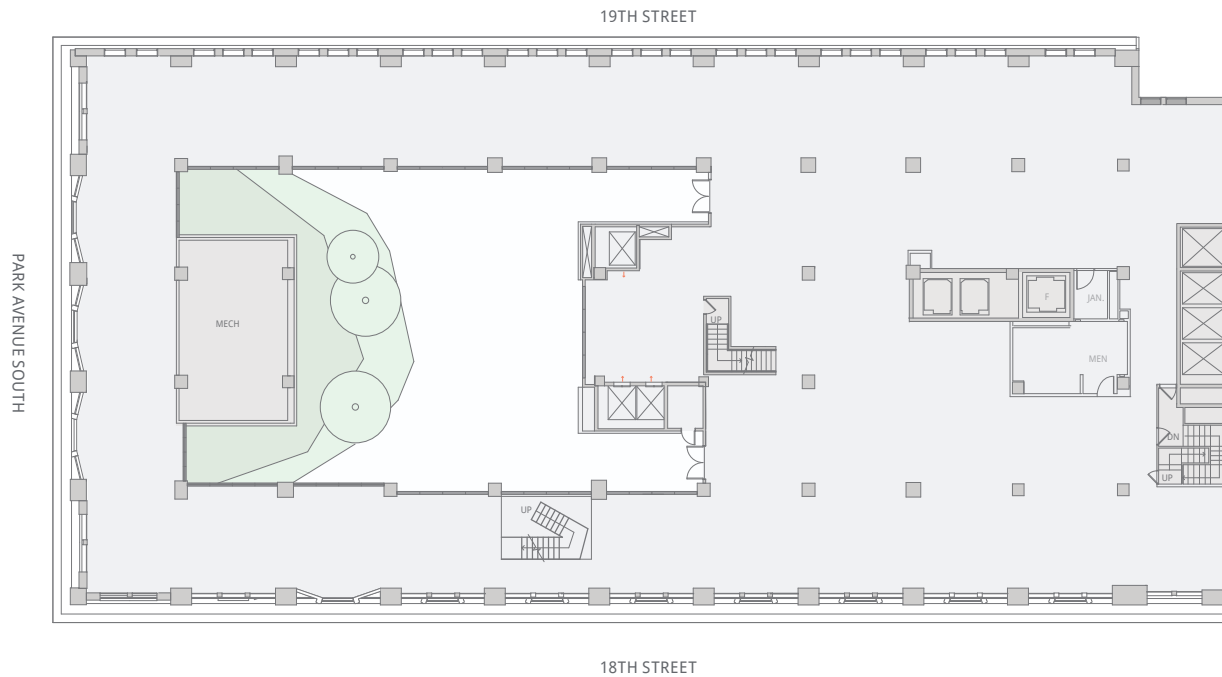

PENTHOUSE CORE & SHELL PLAN

○ Floor 19
23,223 RSF

MEZZANINE LEVEL

Disclaimer: No warranty or representation, express or implied, is made as to the accuracy of the information contained herein, and same is submitted subject to errors omissions, change of price, rental or other conditions, withdrawal without notice, and to any specific listing conditions, imposed by our principals.